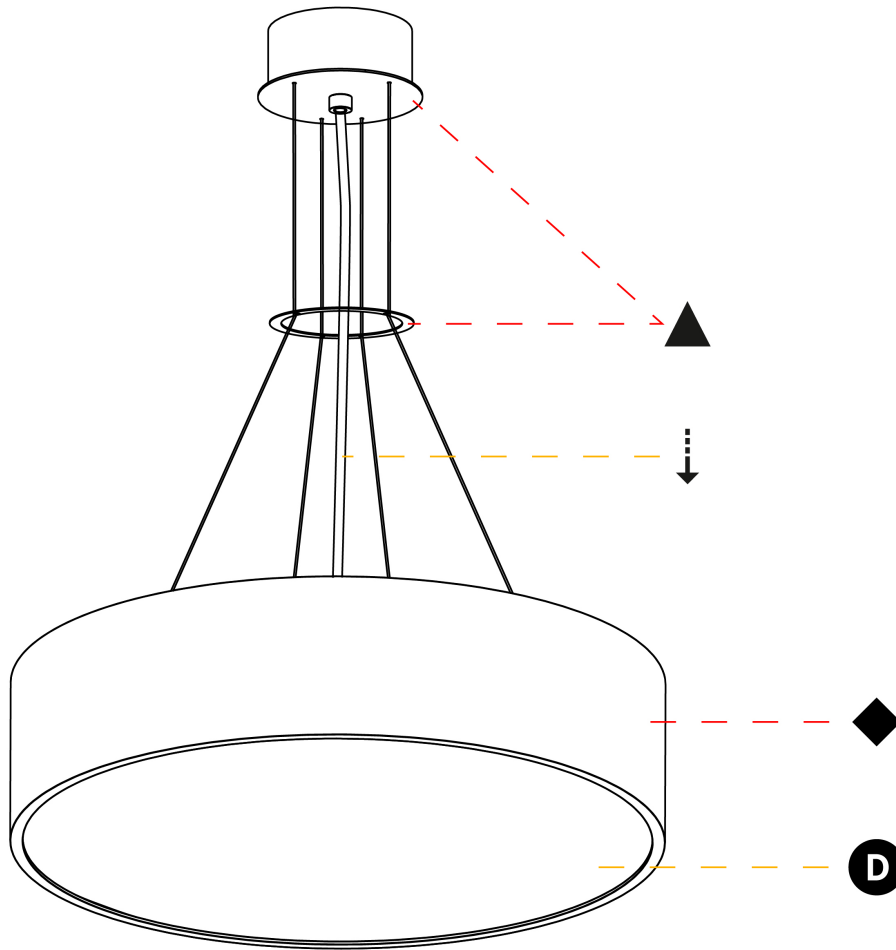

A30588-

PROJECT	_____
TYPE	_____
SPECIFIER	_____
QUANTITY	_____
DATE	_____

A