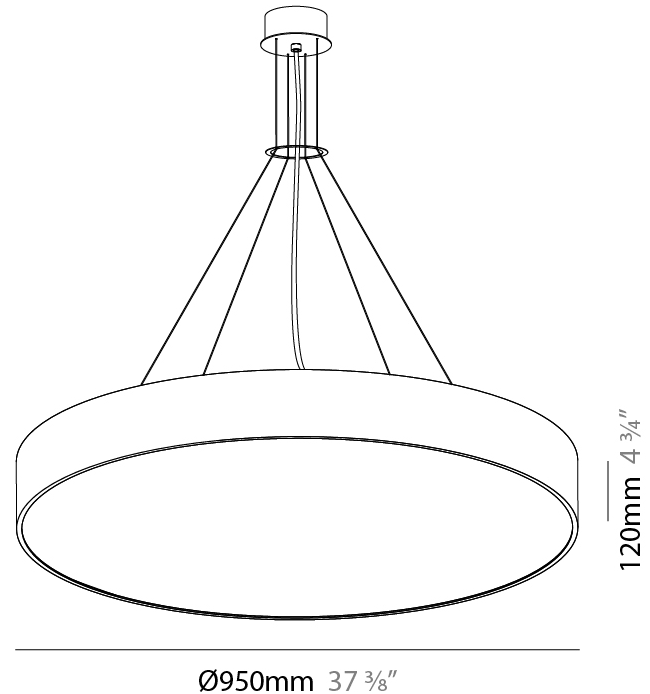

GENERAL

Series: Sign
Brand: Prolicht
Division: Architectural
Mounting Type: Suspension
Mounting Location: Ceiling
Subcategory: Pendant

PHYSICAL

Shape: Round
Diameter (mm): 950
Diameter (in): 37 ³/₈
Depth (mm): 120
Depth (in): 4 ³/₄
Max. Overall Height (mm): 2120
Max. Overall Height (in): 83 ⁷/₁₆
Light Distribution: Direct
Weight (kg): 16.058
Weight (lbs): 35.40
Diffuser: PMMA - Opal or Micro-Prism
Fixture Finish: SSR / BKV / CWI / CRY / HAB / UFT / ITA / RUA / FTG / MYG / LOD / PUS / FRO / FUP / KIA / POP / BLS / SPG / MEY / GOH / GUM / CHC / COM / ABZ / JAG / OBR / MOS / ROR
Fixture Material: Extruded Aluminum / Steel
Cable Details: 2000mm or 6000mm Transparent Cable

ELECTRICAL

Lamp Type: LED (Zhaga Standard)
Input Wattage (W): 129.5
Total Output Wattage (W): 111
Dimming: Tri-Mode (Non-Dimming and Phase Dimming (120Vac only) and 0-10V Dimming)
Driver Included: Yes
Driver Location: Integrated
Driver Type: Constant Current - Universal
Driver Class: Class 1
Input Voltage (V): 120 - 277
Constant Current (MA): 500

LED

Color Temperature (°K): 2700 / 3000 / 3500 / 4000
Max. Delivered Lumen (lm): 11450 / 12319 / 12570
CRI: >80 CRI
Lamp Life (hrs): 50000

OPTICAL

Beam Angle: 110

RATINGS AND CERTIFICATIONS

Certified By: Certified for North American Standards
IP rating: IP20